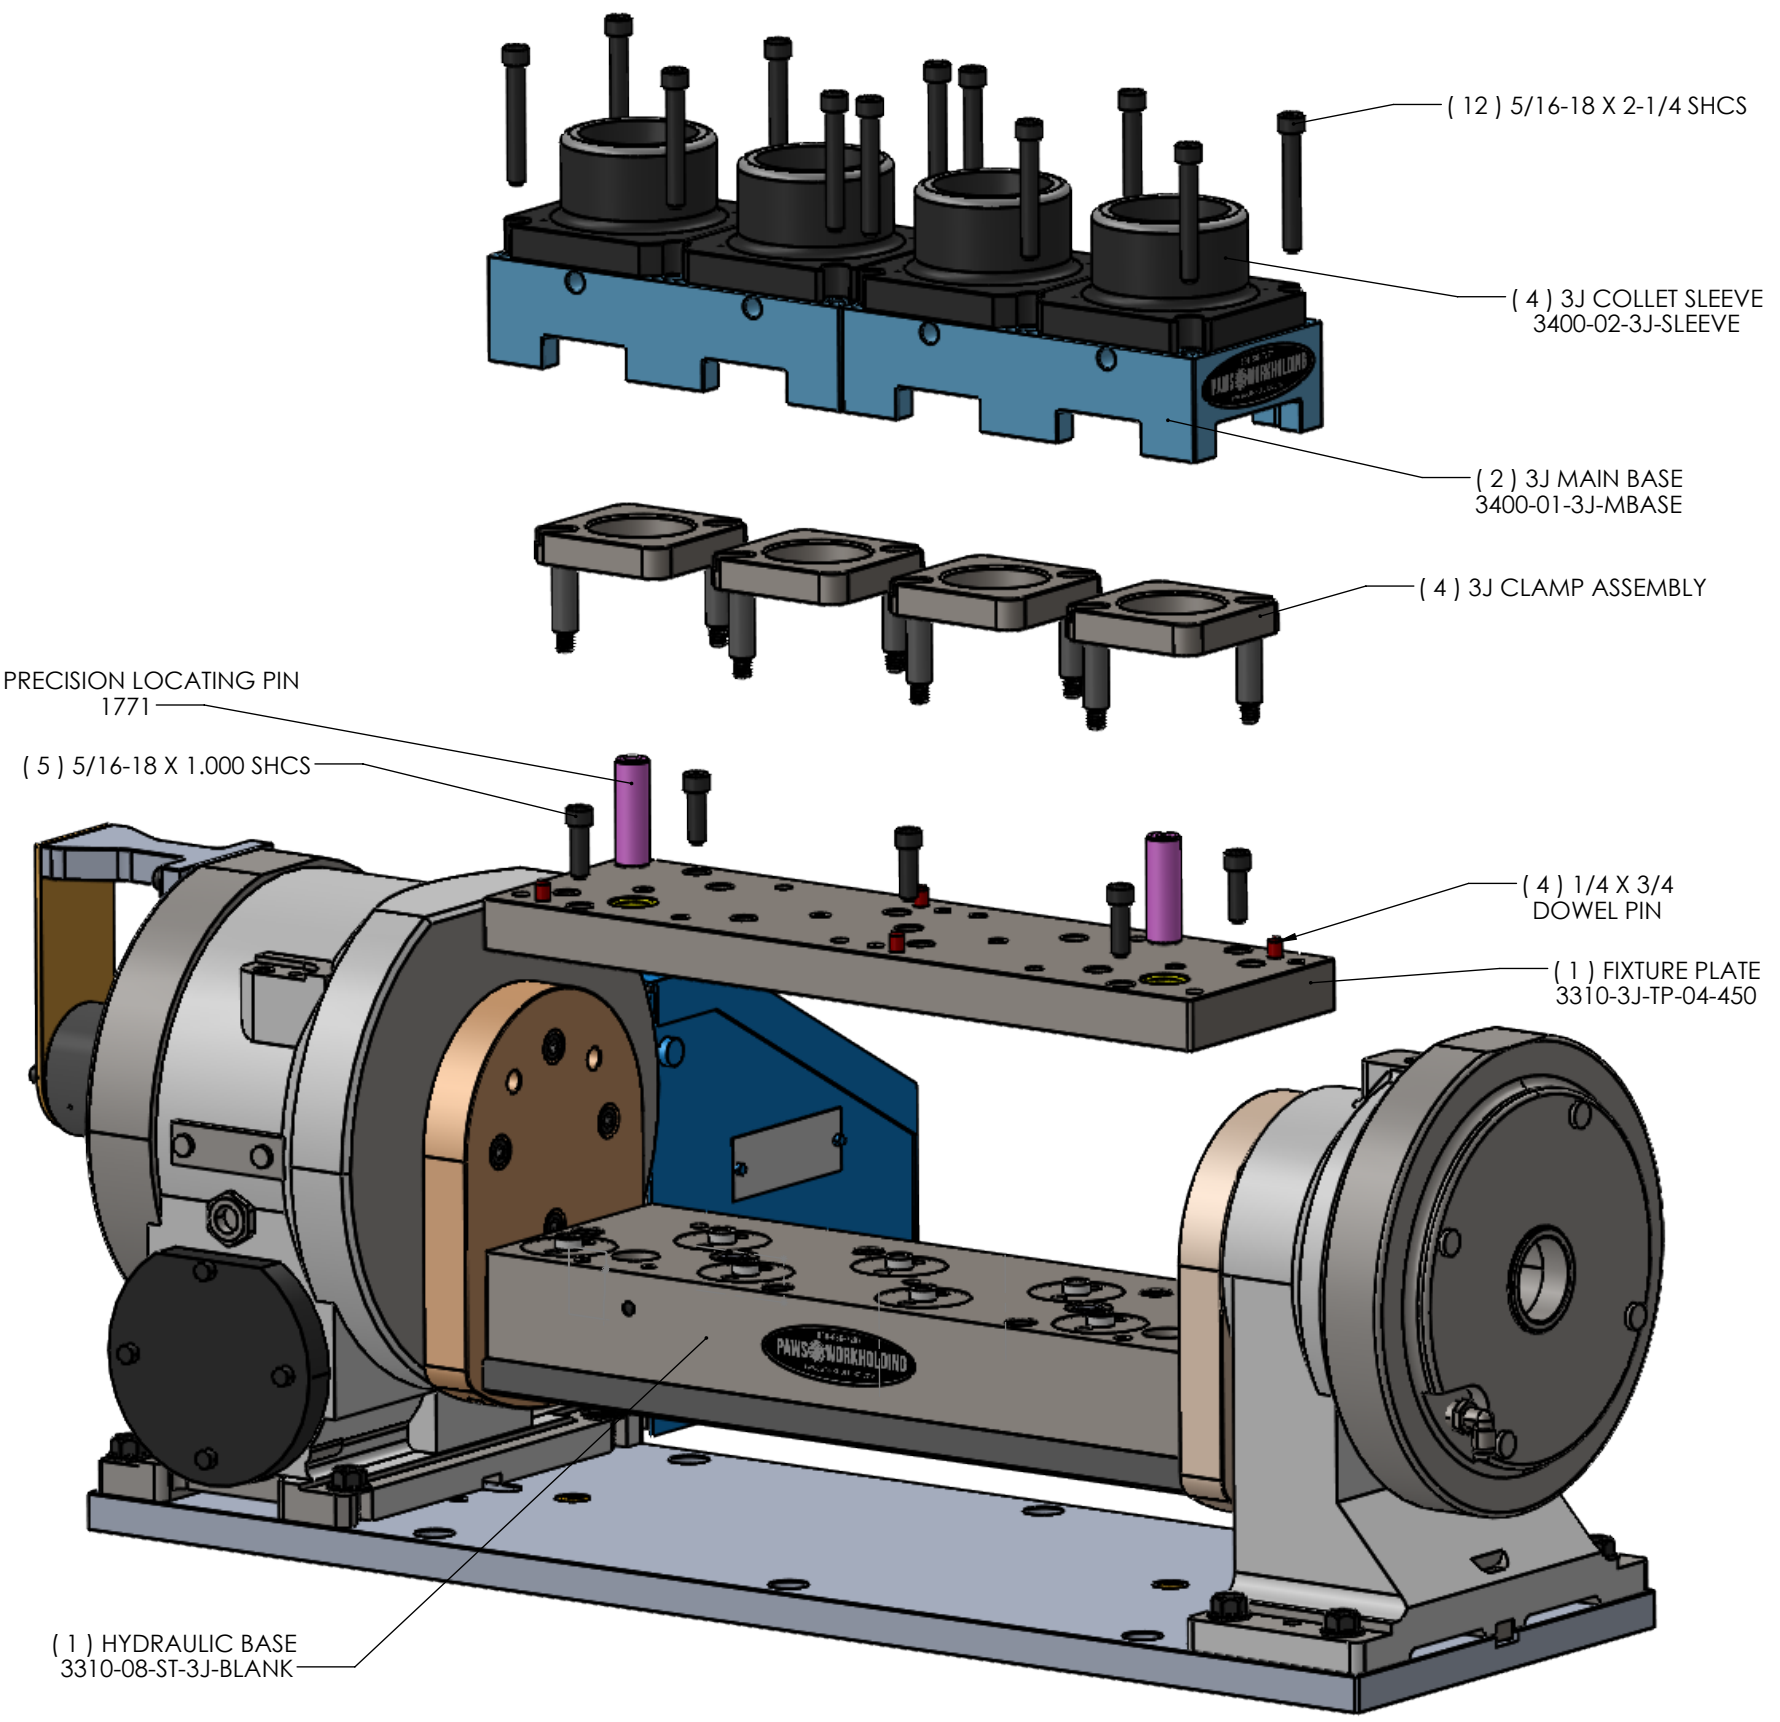

4

3

2

1

B

B

A

A

450 4 STATION  
3J COLLET SYSTEM

DWG. NO. 3420-3J04-T200-R450-PKG-CP	REV <b>A</b>
SCALE: 1:3.5	SHEET 1 OF 1

4

3

2

1